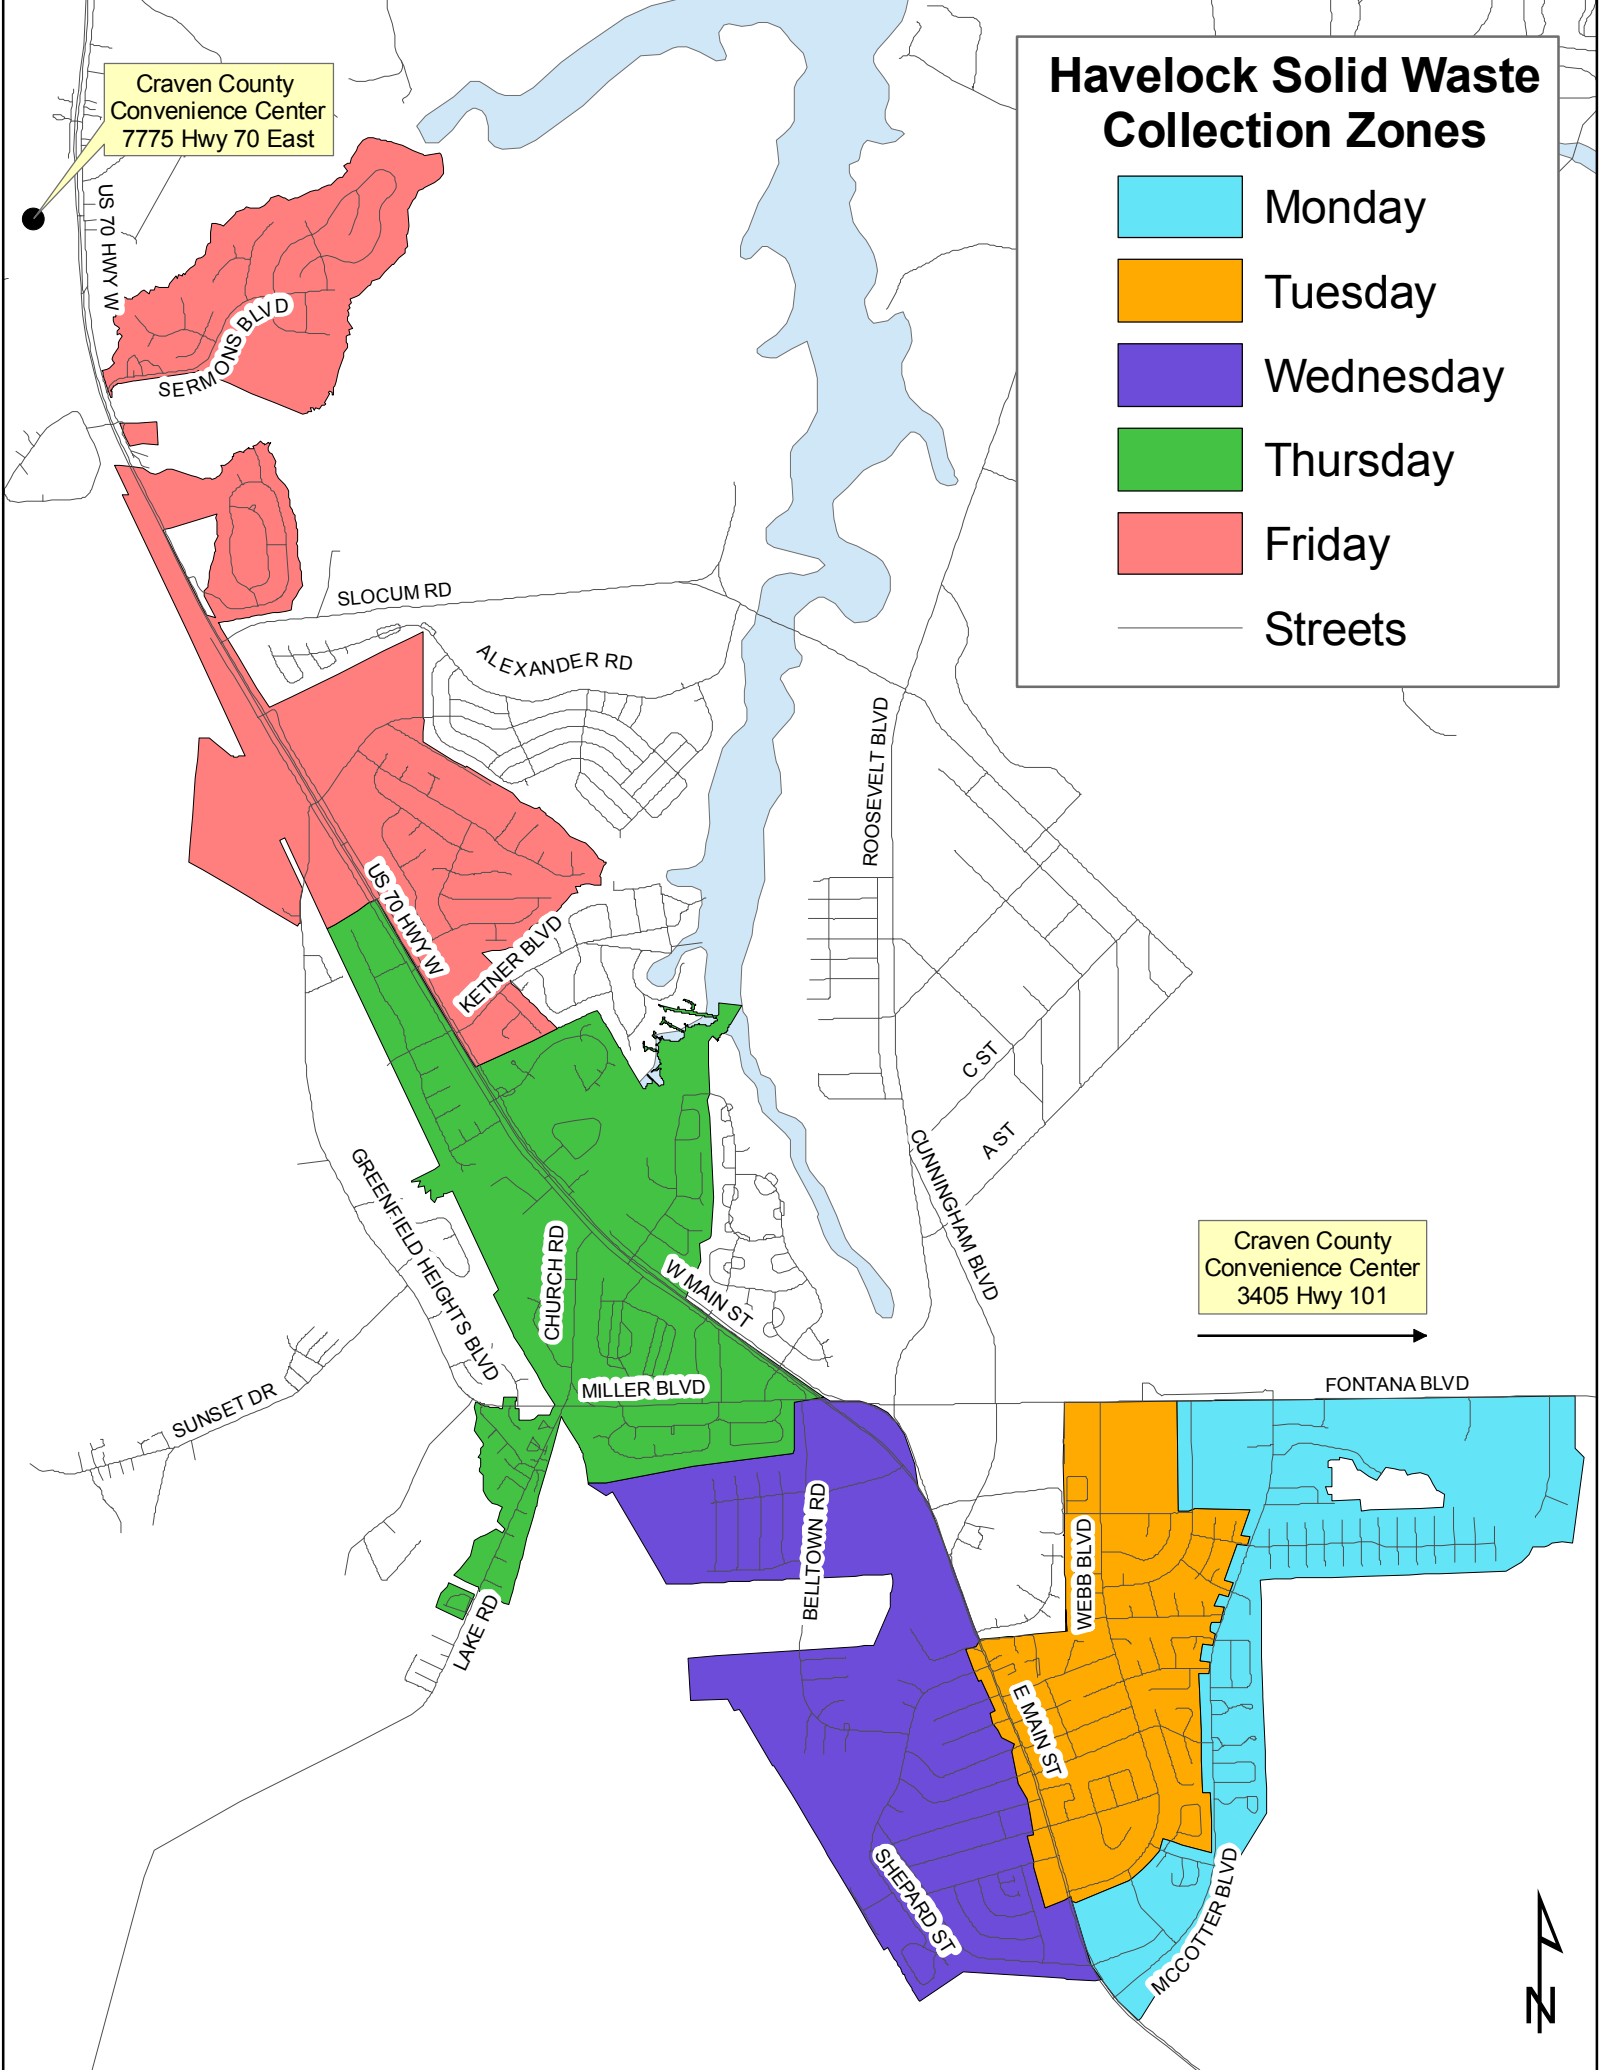

Havelock Solid Waste Collection Zones

- Monday
- Tuesday
- Wednesday
- Thursday
- Friday
- Streets

Craven County
Convenience Center
7775 Hwy 70 East

Craven County
Convenience Center
3405 Hwy 101

MONDAY	TUESDAY	WEDNESDAY	THURSDAY	THURSDAY (Continue)	FRIDAY
ASHWOOD CT	ARVIN CT	ANN DR	APACHE TRL	KENNETH BLVD	ALBERT CT
BEECHWOOD DR	BAYER CT	BELLTOWN RD	APPALOOSA CT	KENNETH CIR	ARTHUR CT
BROWN BLVD	BLUE DEVIL CT	BRYAN ST	ARNOLD CT	LAKE RD	BELLS CT
CHRISTOPHER CT	BROWN BLVD	COACHMAN LN	BADGER LN	LEE DR	BERKSHIRE DR
COTTONWOOD LN	CAROLINA ST	CRAVEN DR	BARDEN DR	LYNNWAYNE CIR	BLARNEY ST
DARKWOOD DR	CEDAR RIDGE CT	CREEK DR	BARNEY FONES DR	MANILA ST	BRISTOL LN
E MAIN ST	CEDAR RIDGE LN	CROCKER RD	BEAUFORT DR	MARE CT	CAMBRIDGE CT
FIR TRL	CHARLES ST	CUNNINGHAM BLVD	BELLTOWN RD	MILLER BLVD	CATAWBA RD
FONTANA BLVD	CINDY LN	DOBBS CIR	BLACKHAWK TRL	MUSTANG CT	CATBIRD CT
FOREST HILL DR	DANIELS CT	DONNELL AVE	BOBCAT CIR	OAK CIR	CHELSEA CT
GOODING DR	DEACON CT	E MAIN ST	BRANCH CT	PALOMINO CT	CHERRY BLOSSOM LN
GUM BRANCH CT	DERRICK CIR	ELIZABETH ST	BRANCHSIDE DR	PARK LN	CHINA LN
IRONWOOD DR	DOGWOOD ST	FAIRVIEW ST	BRIDLE LN	PATRIOT CT	DANE CT
JENNY LN	E MAIN ST	FONTANA BLVD	BROWN ST	PERKINS ST	DEVONSHIRE DR
JER MAR DR	EVELYN CIR	FOREST VIEW DR	BRYAN BLVD	PINE CIR	E AVON PL
JERRETT LN	FLEETWOOD ST	FORT MACON DR	BRYAN CIR	PINTO CT	EDUCATION LN
JOHN CT	FONTANA BLVD	FOX RIDGE CT	CHADWICK AVE	PONY CT	FARINA DR
KIM AVE	FOREST HILL DR	FOXHALL ST	CHEERY CIR	QUAIL RIDGE RD	FREEDOM LN
KOBE DR	GENE DR	FOXHUNT LN	CHESTNUT ST	ROSE ST	FRIAR CT
KYLE DR	GLEN DR	FOXLAIR LN	CHURCH RD	RUSSELL ST	GREENFIELD HEIGHTS BLVD
LAUREL HILL CT	HALEY DR	GRAY FOX RD	COLT CT	S JACKSON DR	GREENWAY CT
LEGACY LN	HAYDEN CT	GRETCHEN CIR	COMANCHE TRL	SALEM CT	HAWTHORNE CT
LITEWOOD CT	HILL CT	HOLLYWOOD BLVD	COUGAR PL	SHORE DR	HERON MOON CT
LOCUST CT	HILLCREST ST	JAYCEE ST	COYOTE TRL	SLOCUM AVE	HORNETS CT
MCCOTTER BLVD	HUNTING CT	KAROL DR	CREEKBRIDGE CT	STALLION CIR	KETNER BLVD
MESQUITE CT	JOANNE DR	MILLER BLVD	E BRIDLE LN	STONEBRIDGE SQ	LEANA LN
N SHEPARD ST	KEITH DR	NUNN ST	E LARIAT LN	STONEBRIDGE TRL	LEE K ALLEN DR
OUTER BANKS DR	KIM AVE	OAKWOOD DR	E SADDLE LN	SWEETBRIAR LN	LITTLE JOHN LN
PANTHER TRL	KYLE DR	PINE DALE RD	E SHERWOOD DR	TILTON ST	MACDONALD BLVD
PINERIDGE AVE	LESLIE LN	PINEVIEW ST	E STIRRUP LN	TIMBER CT	MAGNOLIA MILL PL
PIRATES LN	LEWIS CT	POPLAR RD	ELIZABETH CIR	TIMBER DR	MANCHESTER RD
RICE LN	MAIN ST	RAILROAD ST	GREENFIELD HEIGHTS BLVD	TOURIST CENTER DR	MARILYN LN
SANDERS LN	MANTEO CIR	RED FOX CT	GRIZZLY CT	TRADER AVE	MARSHAS WAY
SCOTCH PINE CT	METHODIST DR	S FOREST CIR	HICKORY CIR	TRADER ST	MARY FRANCES CT
SHACKLEFORD DR	MORRIS CT	SHEPARD ST	IVES ST	US 70 HWY W	NOTTINGHAM DR
SHELLBARK CT	N NUNN ST	SOUTH FOREST DR	JACKSON DR	W MAIN ST	PEBBLE ST
SHEPARD ST	PIRATES LN	SPEIGHT ST	JOSEPH DR	W SHERWOOD DR	PINECONE LN
SHIPMAN RD	RAMS RD	TALL PINE RD		WILLOW RUN	PROWLER LN
VERONA DR	RHONDA CT	TOWNHOUSE DR		WOODLAND DR	REALINI DR
VILLAGE CT	RICE LN	VINE ST			SAND RUN RD
VILLAGE DR	SHELTON LN	W MAIN ST			SEA KNIGHT LN
WORMWOOD BRANCH CT	SHIPMAN RD	WILDWOOD RD			SERMONS BLVD
	SHORT ST	WILES AVE			SKI CT
	SMITH CIR	WOODHAVEN DR			SLOCUM RD
	SUNRISE LN				STRATFORD RD
	TARHEEL DR				SUMMER LN
	TUTTLE ST				TANYIA CT
	TWIN WOOD DR				THREE SISTERS PL
	WEBB BLVD				TUCKER CREEK LN
	WITTEN CIR				TWIN CREEK LN
	WOLFPACK CT				
	WYNNE RD				